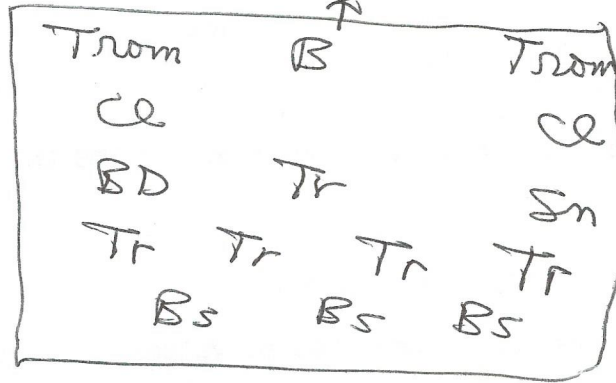

May 5 (2) McArthur Wild Turkey Fest.  
Lat Turnouts: 15

2001

- 2 Trom: Dale, Jerry
- 1 Bar: Cliff
- 2 Clar: Jan, Lil
- 2 Drums: Bill, Glenn
- 5 Trom: John, Jim, Gary, Tom, Gregg
- 3 Bass: Neil, Herman, Ed

15

On March: Nat. Emblem 8 times

Hot day, no coats. Good turnout. Only 3 regular members missing - Morris, Harold and Jeff. Four members from Circleville arrived just before the parade began. Parade moved smartly. 4 playings of the march and we're around the corner from Main St. Couldn't help but notice the girl riding in the truck in front of us. The black dress was backless. Band paid \$5. No practice Monday.